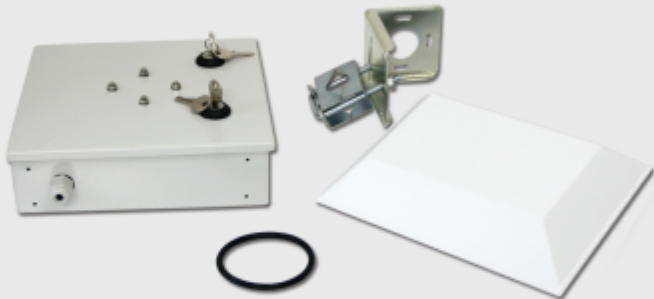

directional antenna

LineEter16 + outdoor enclosure

Directional antenna of 16 dBi gain with outdoor enclosure, designed to work on 2,4 GHz band.

It is used as client antenna of large gain, base sector antenna for covering up to 4-5 km area and at up to 30° sector.

The outdoor enclosure is designed to mount a devices on mast with antenna, what enables user to maximal make cable shorter.

Using of enclosure does not exclude adjustment of antenna inclination angle.

Horizontal Beamwidth

Vertical Beamwidth

antennas 2.4 GHz client

directional antenna

LineEter16 + outdoor enclosure

specifications

Gain
16 dBi
Frequency
2400 - 2500 MHz
Polarization
vertical or horizontal
Backward Radiation
0 dB
Vertical Beamwidth
23°
Horizontal Beamwidth
28°
VSWR
1 to 1,3
Impedance
50 Ohm
Connector
gilded N/Female type
Dimensions
190/240/40 mm (210/210/30mm)
Weight
400 g
Mounting Kit
diameter 30-50 mm
Wind Loading
85 m/s
Warranty
36 months