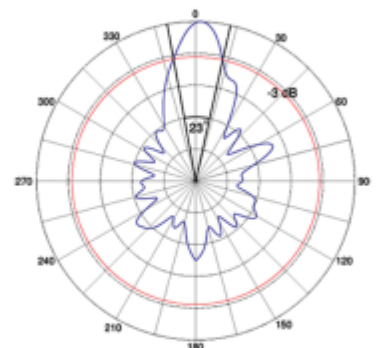

directional antenna

LineEter16 + outdoor enclosure

Directional antenna of 16 dBi gain with outdoor enclosure, designed to work on 2,4 GHz band.

It is used as client antenna of large gain, base sector antenna for covering up to 4-5 km area and at up to 30° sector.

The outdoor enclosure is designed to mount a devices on mast with antenna, what enables user to maximal make cable shorter.

Using of enclosure does not exclude adjustment of antenna inclination angle.

Horizontal Beamwidth

Vertical Beamwidth

antennas 2.4 GHz client

directional antenna

LineEter16 + outdoor enclosure

specifications

Gain
16 dBi
Frequency
2400 - 2500 MHz
Polarization
vertical or horizontal
Backward Radiation
0 dB
Vertical Beamwidth
23°
Horizontal Beamwidth
28°
VSWR
1 to 1,3
Impedance
50 Ohm
Connector
gilded N/Female type
Dimensions
190/240/40 mm (210/210/30mm)
Weight
400 g
Mounting Kit
diameter 30-50 mm
Wind Loading
85 m/s
Warranty
36 months