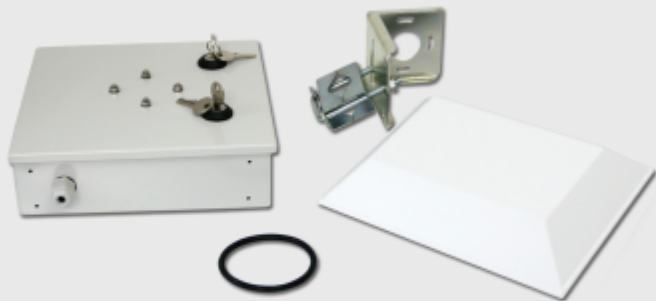

directional antenna

LineEter16 + outdoor enclosure

Directional antenna of 16 dBi gain with outdoor enclosure, designed to work on 2,4 GHz band.

It is used as client antenna of large gain, base sector antenna for covering up to 4-5 km area and at up to 30° sector.

The outdoor enclosure is designed to mount a devices on mast with antenna, what enables user to maximal make cable shorter.

Using of enclosure does not exclude adjustment of antenna inclination angle.

Horizontal Beamwidth

Vertical Beamwidth

antennas 2.4 GHz client

directional antenna

LineEter16 + outdoor enclosure

specifications

Gain
16 dBi
Frequency
2400 - 2500 MHz
Polarization
vertical or horizontal
Backward Radiation
0 dB
Vertical Beamwidth
23°
Horizontal Beamwidth
28°
VSWR
1 to 1,3
Impedance
50 Ohm
Connector
gilded N/Female type
Dimensions
190/240/40 mm (210/210/30mm)
Weight
400 g
Mounting Kit
diameter 30-50 mm
Wind Loading
85 m/s
Warranty
36 months