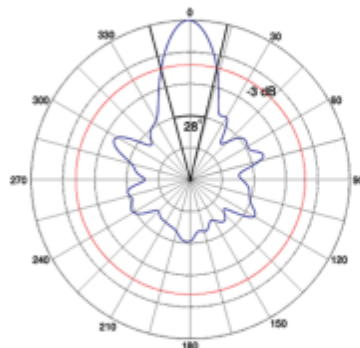

directional antenna

LineEter16 + outdoor enclosure

Directional antenna of 16 dBi gain with outdoor enclosure, designed to work on 2,4 GHz band.

It is used as client antenna of large gain, base sector antenna for covering up to 4-5 km area and at up to 30° sector.

Vertical Beamwidth

antennas 2.4 GHz client

directional antenna

LineEter16 + outdoor enclosure

specifications

Gain
16 dBi
Frequency
2400 - 2500 MHz
Polarization
vertical or horizontal
Backward Radiation
0 dB
Vertical Beamwidth
23°
Horizontal Beamwidth
28°
VSWR
1 to 1,3
Impedance
50 Ohm
Connector
gilded N/Female type
Dimensions
190/240/40 mm (210/210/30mm)
Weight
400 g
Mounting Kit
diameter 30-50 mm
Wind Loading
85 m/s
Warranty
36 months